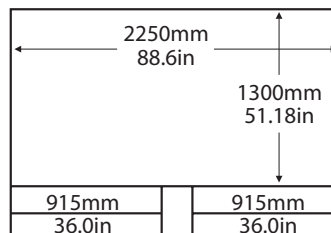

Clearances

Wheelchair loading and unloading requires a minimum straight line clearance of approximately 3m/10ft. This diagram shows typical clearances required on turnback stairways. Dimensions vary with stairway width and operator experience. Consult Garaventa or your local representative for clearance verification.