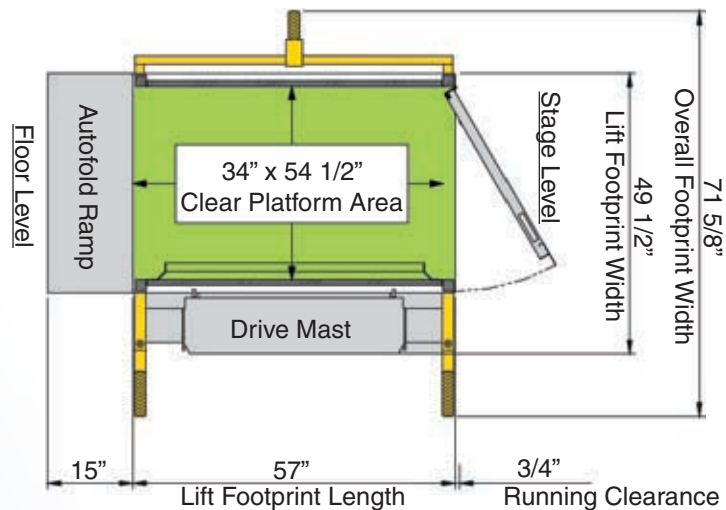

Clear Platform Area:

- 34" x 54 1/2" Standard

- 34" x 52 1/2" with optional lower landing platform gate.

Footprint:

71 5/8" x 57 3/4" including wheels

Safeties Devices:

- Self Locking Drive System
- Emergency Stop Switch
- Audible Emergency Alarm
- Under Platform Sensor
- Gate Interlocks
- Lockout Key Switch
- Backup Drive Nut

Standard Features:

- Left/Right mast and platform configuration
- Autofold ramp and wheelchair barrier
- Platform sidewalls
- Upper landing platform gate
- Lower landing call station
- Manual emergency lowering
- Adjustable upper landing height
- 3 wheel portable system
- Power cord and plug - 10 feet

Optional Features:

- Lower landing platform gate (not shown in illustrations)
- Upper landing call station
- Custom paint colors (RAL)

Clearance Diagram:

Authorized Garaventa Lift Representative