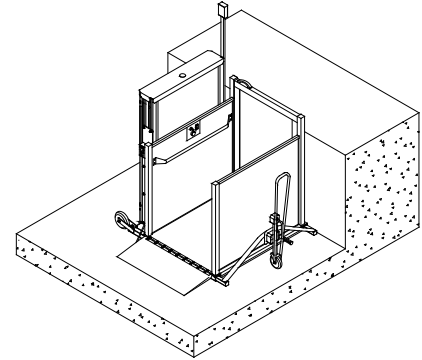

Printed in Canada
17396-D-PB

GENESIS STAAGE - Portable Wheelchair Lift

Need Design Assistance?

Call your local Garaventa Lift representative or our Design Hotline at 1-800-663-6556

The Genesis STAAGE comes fully assembled and ready to use. The adjustable upper landing limit can be set in a matter of seconds. The lower landing call station is equipped with a lockout key switch to prevent unauthorized use of the lift. It is the perfect portable accessibility solution.

Standard Features:

- Left/Right mast and platform configuration
- Autofold ramp and wheelchair barrier
- Platform sidewalls
- Upper landing platform gate
- Lower landing call station
- Manual emergency lowering
- Adjustable upper landing height
- 3 wheel portable system
- Power cord and plug - 10 feet