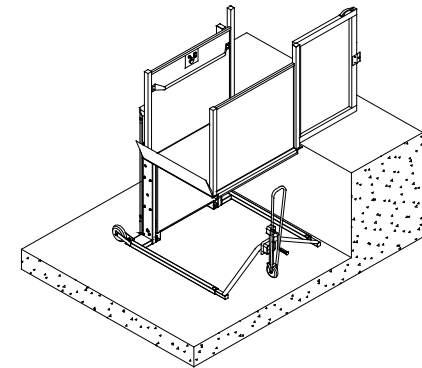

Technical Information:

Power Requirements: 120VAC mains power

Rated Load: 750 lbs

Drive System:

2 HP Motor drives a 1" ACME screw

Rated Speed: 10' per minute

Controls:

Up/Down constant pressure directional controls

Clear Platform Area:

- 34" x 54 1/2" Standard

- 34" x 52 1/2" with optional lower landing platform gate.

Footprint:

71 5/8" x 57 3/4" including wheels

Safeties Devices:

- Self Locking Drive System
- Emergency Stop Switch
- Audible Emergency Alarm
- Under Platform Sensor
- Gate Interlocks
- Lockout Key Switch
- Backup Drive Nut

Finishes:

Steel Panels and framework are finished with electrostatically applied baked fine textured satin grey paint. The gate frames and mast rails are champagne anodized aluminum extrusions.

Note: The approval for public building use of unenclosed platform lifts varies depending on codes and the type of application. Contact your local Garaventa Lift representative for more information regarding codes in your area.

Architects!

Many resources are available at www.garaventa.ca

- Design Specifications
- Spec-Wizard
- CAD Blocks
- Design and Planning Guides
- Photo Gallery

Garaventa Lift

PO Box 1769,
Blaine, WA 98231-1769
7505 134A Street, Surrey, BC
Canada V3W 7B3

Phone: 1+(604) 594-0422

Toll Free: 1-800-663-6556

Fax: 1+(604) 594-9915

Email: productinfo@garaventa.ca

Web site: www.garaventa.ca

Global Portal: www.garaventalift.com

©2008 Garaventa Lift. As we are continuously improving our products, specifications outlined in this brochure are subject to change without notice.

Printed in Canada
17396-D-PB

GENESIS STAAGE - Portable Wheelchair Lift

Need Design Assistance?

Call your local Garaventa Lift representative or our Design Hotline at 1-800-663-6556